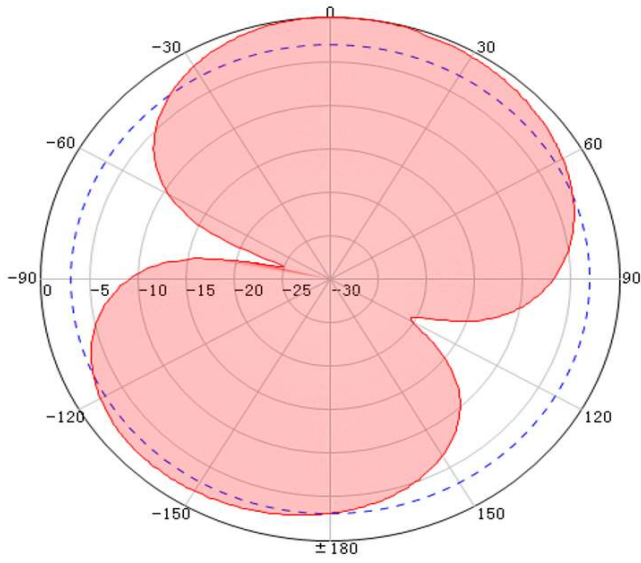

## 6 Band Indoor Ceiling Mount 700 + 800 + 900 + 1800 + 2000 + 2600MHz

<b>Description</b>	<b>Indoor 6 Band ceiling mount antenna</b>
<b>Code</b>	<b>CEILING5ANT</b>
Frequency range	698-960 & 1710-2700MHz
Gain	3dBi
VSWR	<1.5
Polarization	Vertical
Horizontal Beamwidth	360°
Impedance	50 Ohm
Input Power	50W
Connector	N-female
Dimensions	18.5 x 9.5cm
Cover	ABS

700MHz Vertical

800MHz Vertical

960MHz Vertical

1800MHz Vertical

2100MHz Vertical

2600MHz Vertical

700MHz Horizontal

800MHz Horizontal