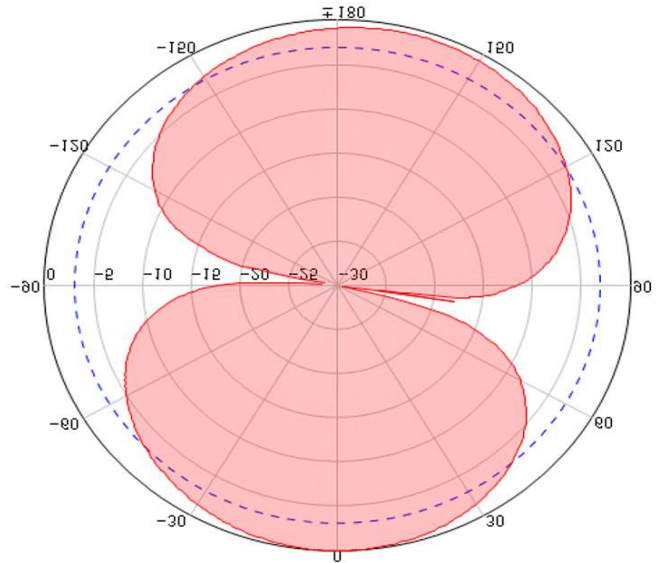

## 6 Band Indoor Ceiling Mount 700 + 800 + 900 + 1800 + 2000 + 2600MHz

<b>Description</b>	<b>Indoor 6 Band ceiling mount antenna</b>
<b>Code</b>	<b>CEILING5ANT</b>
Frequency range	698-960 & 1710-2700MHz
Gain	3dBi
VSWR	<1.5
Polarization	Vertical
Horizontal Beamwidth	360°
Impedance	50 Ohm
Input Power	50W
Connector	N-female
Dimensions	18.5 x 9.5cm
Cover	ABS

700MHz Vertical

800MHz Vertical

960MHz Vertical

1800MHz Vertical

2100MHz Vertical

2600MHz Vertical

700MHz Horizontal

800MHz Horizontal