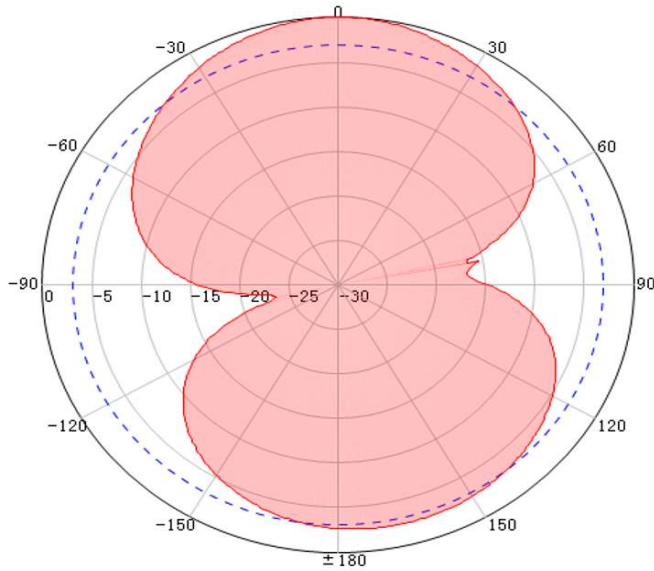

## 6 Band Indoor Ceiling Mount 700 + 800 + 900 + 1800 + 2000 + 2600MHz

<b>Description</b>	<b>Indoor 6 Band ceiling mount antenna</b>
<b>Code</b>	<b>CEILING5ANT</b>
Frequency range	698-960 & 1710-2700MHz
Gain	3dBi
VSWR	<1.5
Polarization	Vertical
Horizontal Beamwidth	360°
Impedance	50 Ohm
Input Power	50W
Connector	N-female
Dimensions	18.5 x 9.5cm
Cover	ABS

700MHz Vertical

800MHz Vertical

960MHz Vertical

1800MHz Vertical

2100MHz Vertical

2600MHz Vertical

700MHz Horizontal

800MHz Horizontal